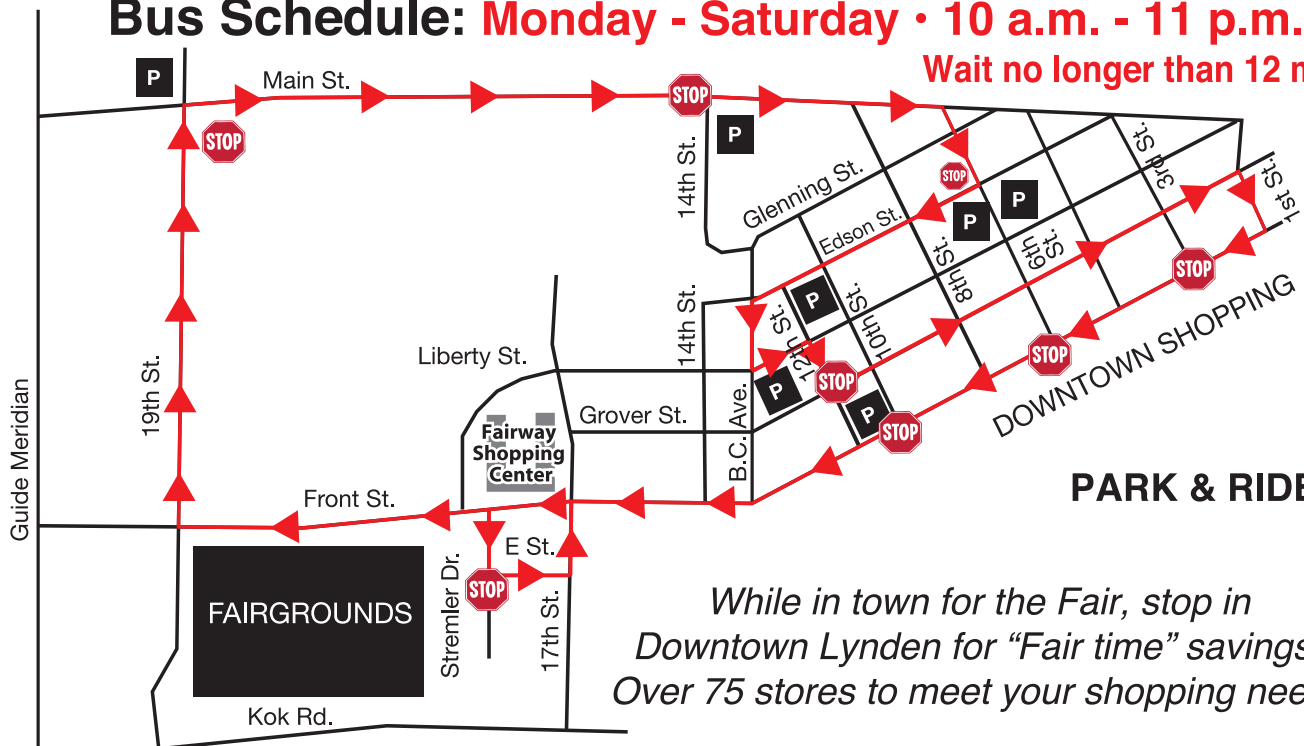

# FREE SHUTTLE BUS SERVICE

Sponsored by:

To and from  
Downtown Lynden  
and the Fairgrounds

## AUGUST 15-20

**Bus Schedule: Monday - Saturday • 10 a.m. - 11 p.m.**

**Wait no longer than 12 minutes!**

**PARK & RIDE MAP**

*While in town for the Fair, stop in  
Downtown Lynden for "Fair time" savings -  
Over 75 stores to meet your shopping needs!*

*Look for the signs marking  
the pick up locations!*