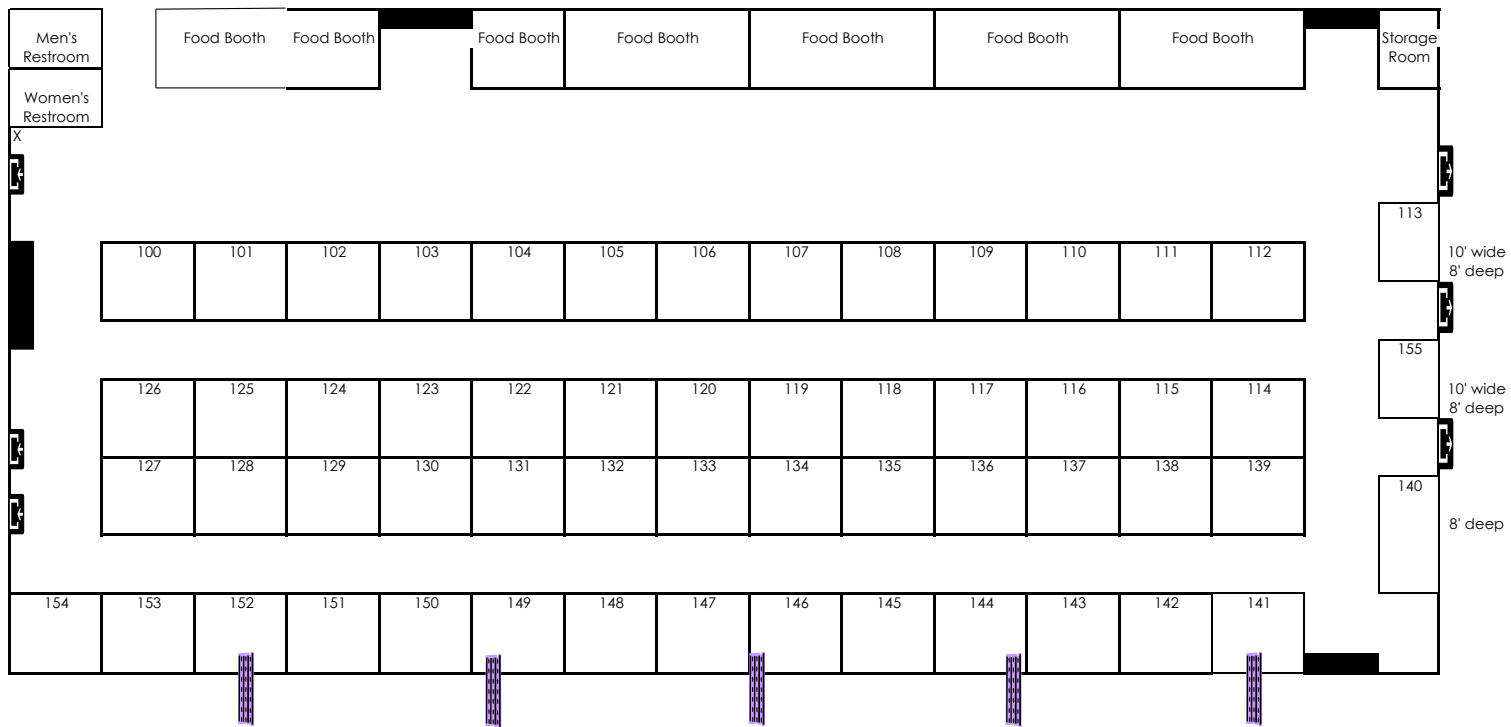

# EXPO BUILDING

overhead door

all booths are 10'x10' unless otherwise specified

exit doors

posts